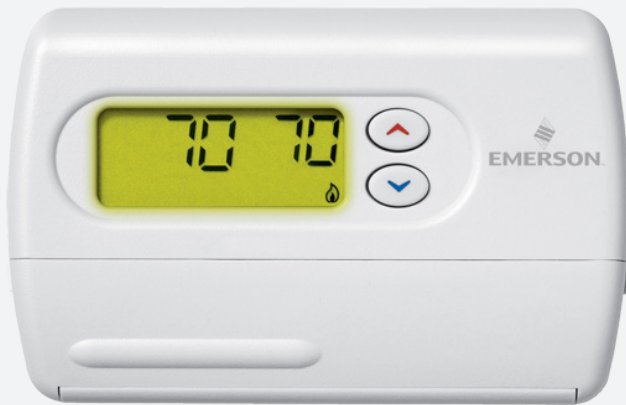

# How to find the model number on your thermostat.

Step 1: Remove the front cover.

Step 2: Locate the model number as shown below.

## 1F86-344

FRONT

BACK